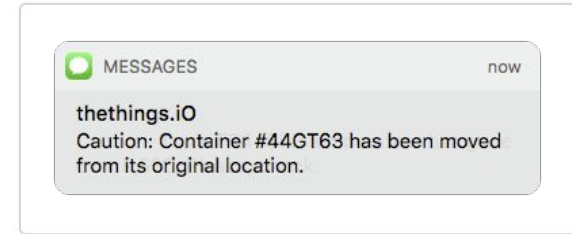

Other features

Nowadays we are integrated with Excel, e-mail system, SMS alerts, chatbots and more.

Introduce your points of interest on the system and start getting track and trace insights from your assets.