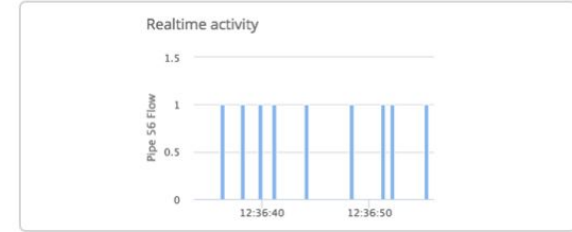

Other features

Nowadays we are integrated with Excel, e-mail system, SMS alerts, chatbots and more.

Introduce your points of interest on the system and start getting track and trace insights from your assets.