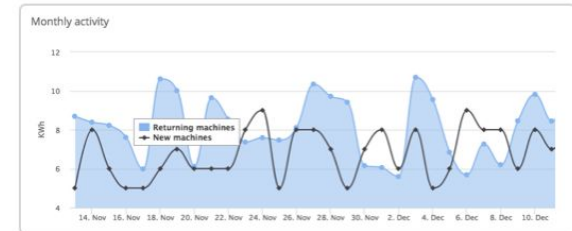

Other features

Nowadays we are integrated with Excel, e-mail system, SMS alerts, chatbots and more.

Introduce your points of interest on the system and start getting track and trace insights from your assets.