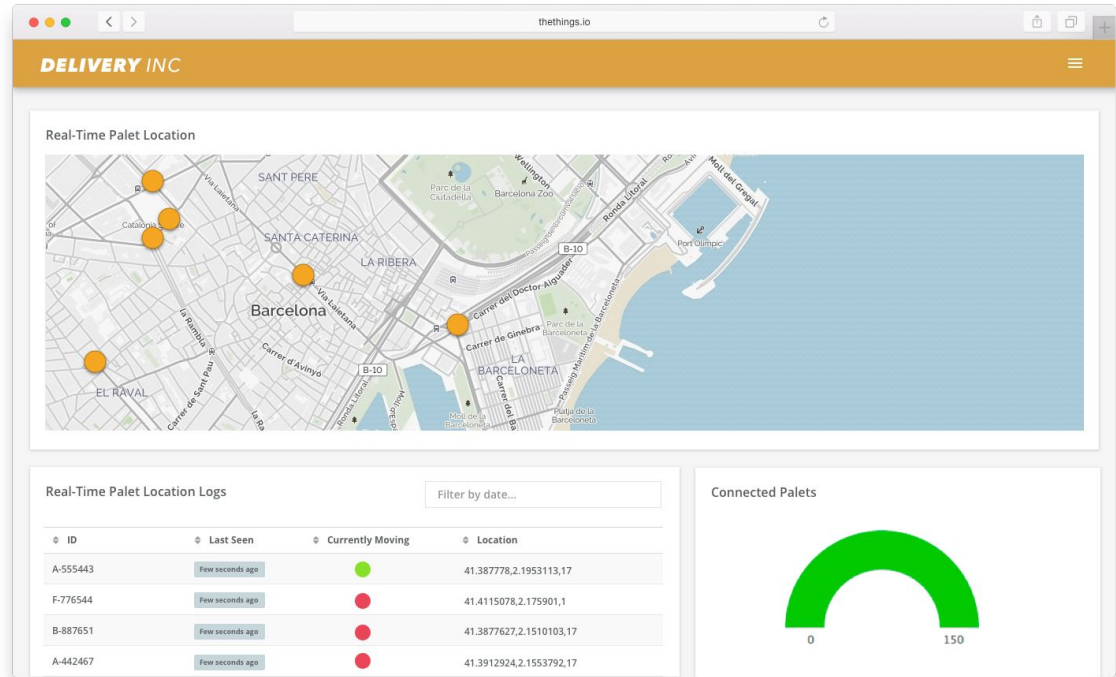

# Live Dashboard

Every sensor is connected to a real-time dashboard that allows you to track real-time your assets location. The dashboard is fast to set up and easy to use.