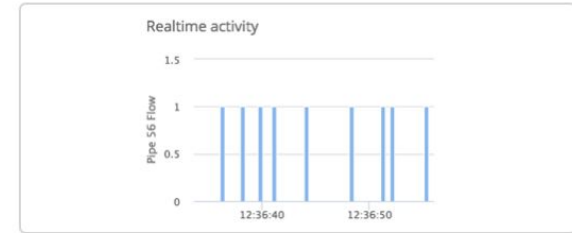

Other features

Every sensor is connected to a real-time dashboard that allows you to track real-time your trucks and installation temperature. The dashboard is fast to set up and easy to use.