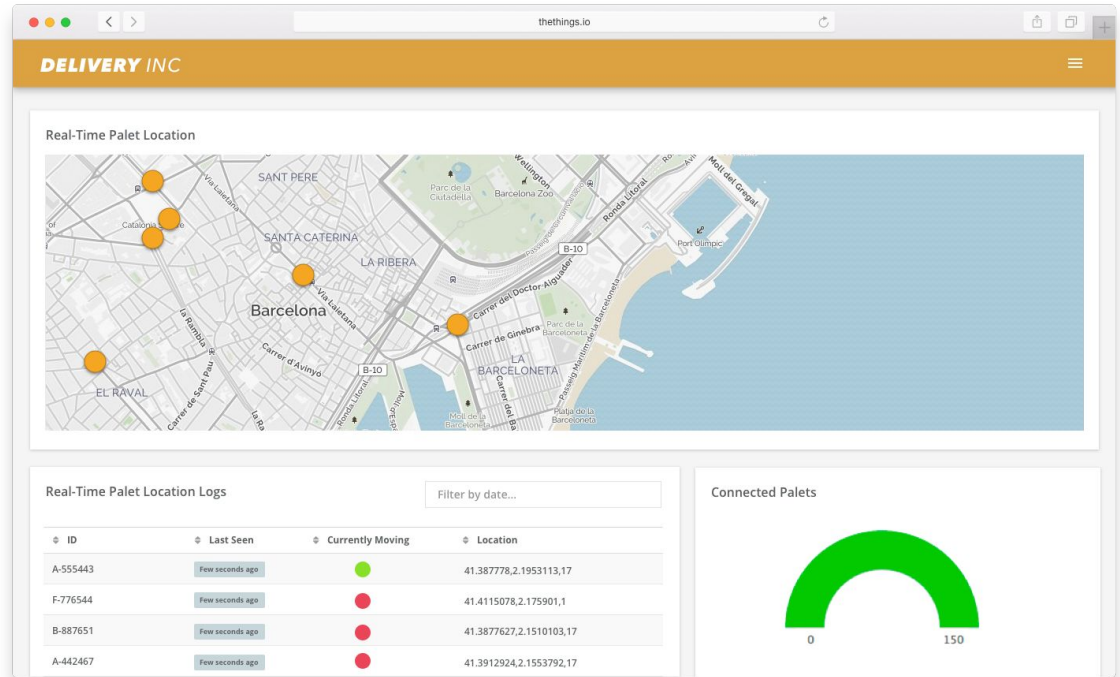

# Location Tracker

## Location Tracker

thethings.iO Location Tracker is an easy to install sensor ready to work in severe environments. Just install the sensor on whatever you want to track and start monitoring its location.

## Set Up in Minutes

REAL-TIME LOCATION MONITORING  
SIGFOX GEOLOCATION, WIFI OR GPS

INSTALL IN MINUTES

UP TO 2 YEARS LASTING BATTERY

SIGFOX CONNECTIVITY

LIVE DASHBOARD

# Live Dashboard

Every sensor is connected to a real-time dashboard that allows you to track real-time your assets location. The dashboard is fast to set up and easy to use.