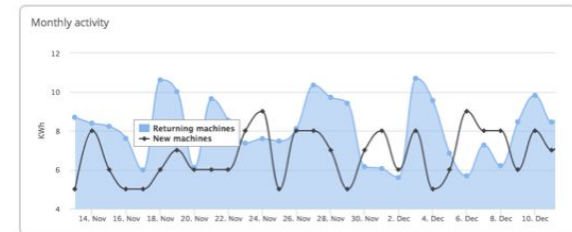

MESSAGES now

thethings.io
Caution: Container #44GT63 has been moved from its original location.